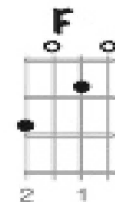

G C G C
I walked her home and she held my hand,
G C G G7
I knew it couldn't be just a one ni-ght stand,
C F C G
So I asked to see her next we-ek and she told me I co-uld,
D C GCGG7
Somethin' tells me I'm into so-methin' good