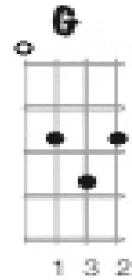

# I'M INTO SOMETHING GOOD

Words & Music by Gerry Goffin & Carole King

*Intro* GCGC, GCGC, GCGC, GCGC

G C G C  
 Woke up this morning feelin' fine,  
 G C G G7  
 There's somethin' special on m-y mind,  
 C F C G  
 Last night I met a new gi-rl in the neighbourho-od, oh yeah!  
 D C GCGD7  
 Somethin' tells me I'm into so-methin' good.

G C G C  
 She's the kind of girl, who's not too shy,  
 G C G G7  
 And I can tell, I'm her kinda guy,  
 C F C G  
 She danced clo-ose to m-e like I hoped she wo-uld,  
 D C GCG///  
 Somethin' tells me I'm into so-methin' good.