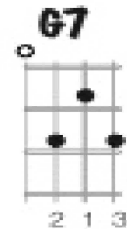

I'M INTO SOMETHING GOOD

Words & Music by Gerry Goffin & Carole King

Intro GCGC, GCGC, GCGC, GCGC

G C G C
Woke up this morning feelin' fine,
G C G G7
There's somethin' special on m-y mind,
C F C G
Last night I met a new gi-rl in the neighbourho-od, oh yeah!
D C GCGD7
Somethin' tells me I'm into so-methin' good.

G C G C
She's the kind of girl, who's not too shy,
G C G G7
And I can tell, I'm her kinda guy,
C F C G
She danced clo-ose to m-e like I hoped she wo-uld,
D C GCG///
Somethin' tells me I'm into so-methin' good.

D7
We only danced for a minute or two
G C G G7
But then she stuck close to m-e the wh-ole night through.
D7
Can I be fallin' in love?
A7 Am7² D7 (A7, Am7, D7)
She's everything I've been dreamin' of.

G C G C
I walked her home and she held my hand,
G C G G7
I knew it couldn't be just a one ni-ght stand,
C F C G
So I asked to see her next we-ek and she told me I co-uld,
D C GCGG7
Somethin' tells me I'm into so-methin' good

Repeat from bridge

D C GCGC
End: Somethin' tells me I'm into so-methin' good.

D C GCGCGC
Somethin' good, oh yeah, somethin' good.